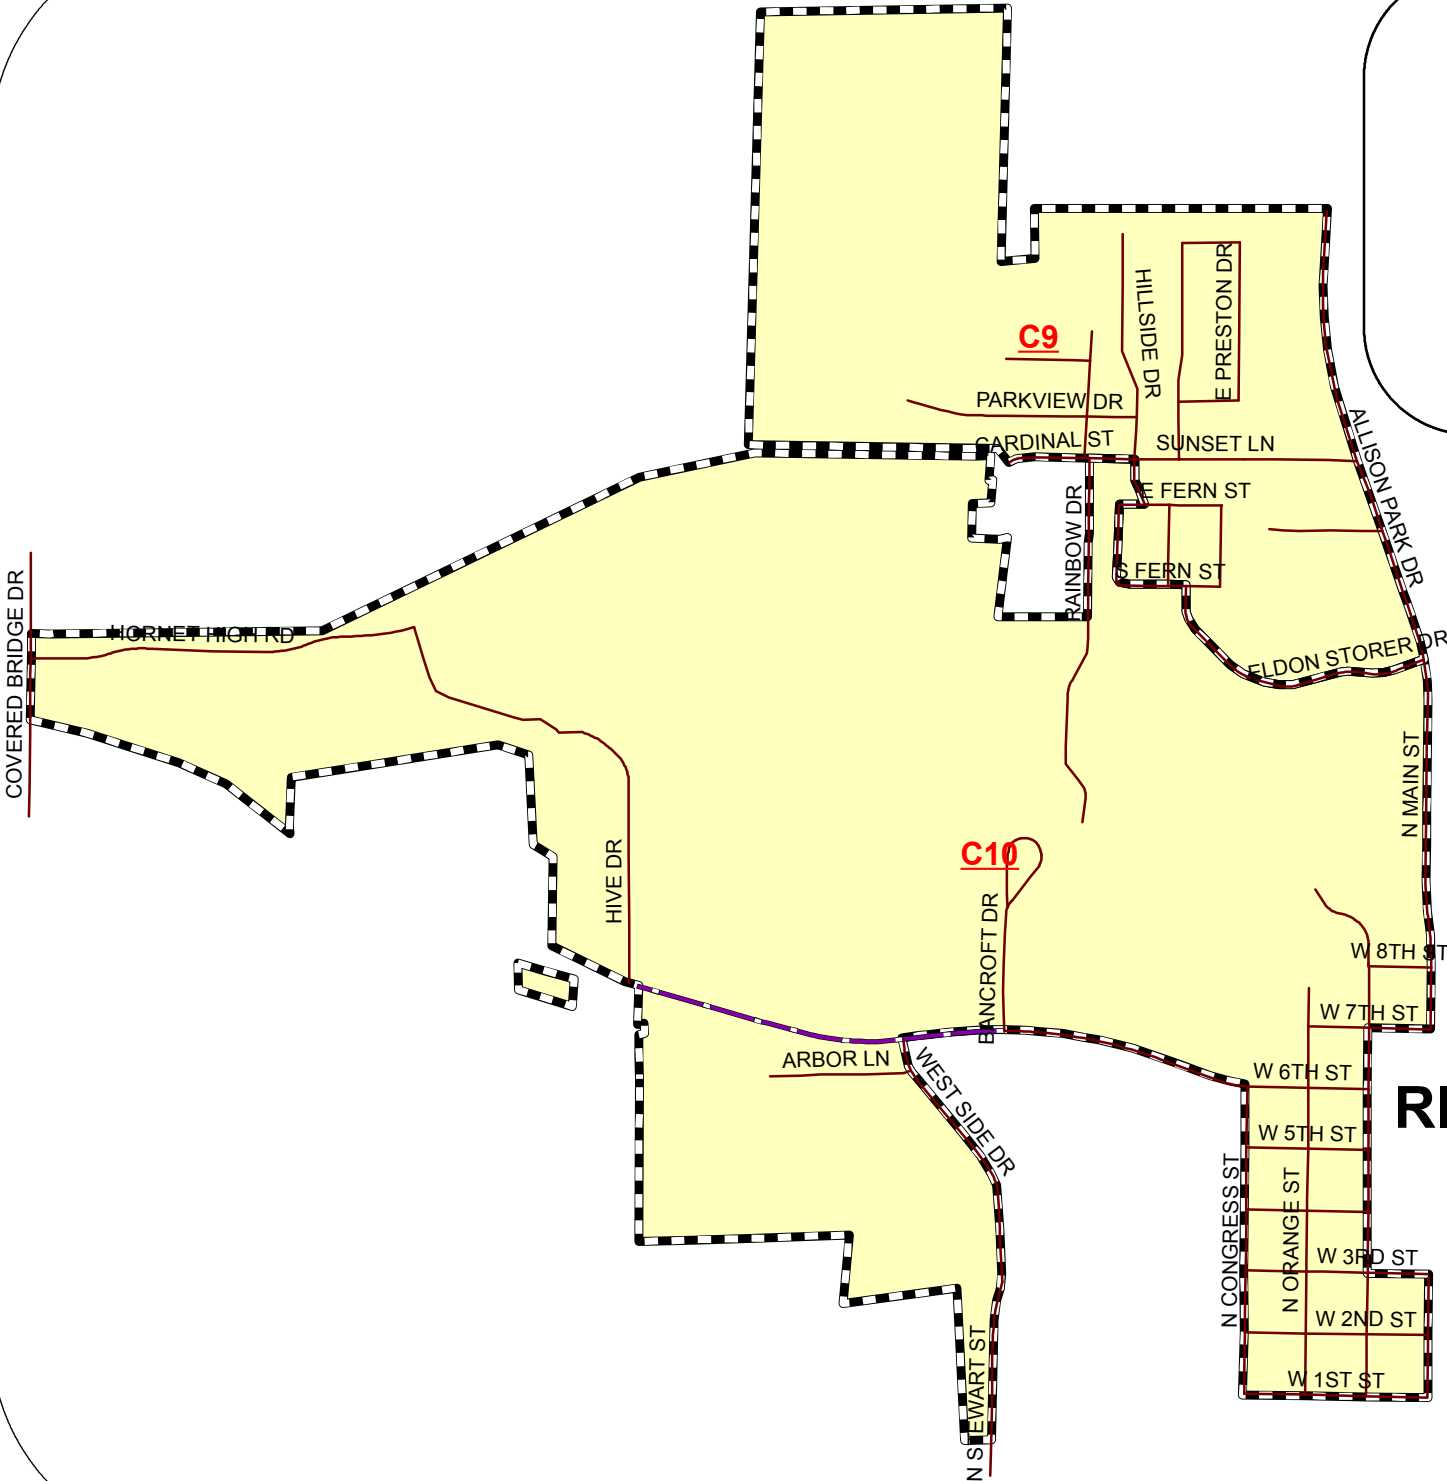

Map Created: October 25, 2011

**SUPERVISORY  
DISTRICT 14  
WARDS 9 & 10  
CITY OF  
RICHLAND CENTER, WI**