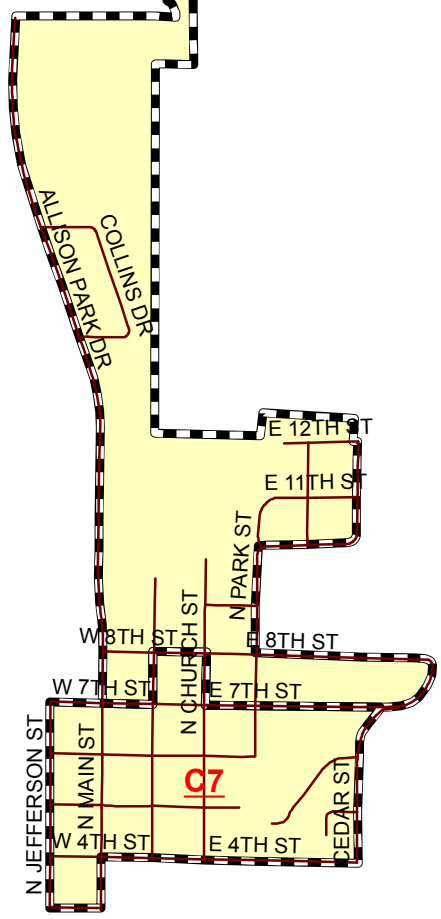

SUPERVISORY DISTRICT 13 WARDS 7 & 8 CITY OF RICHLAND CENTER, WI

Map Created: October 25, 2011