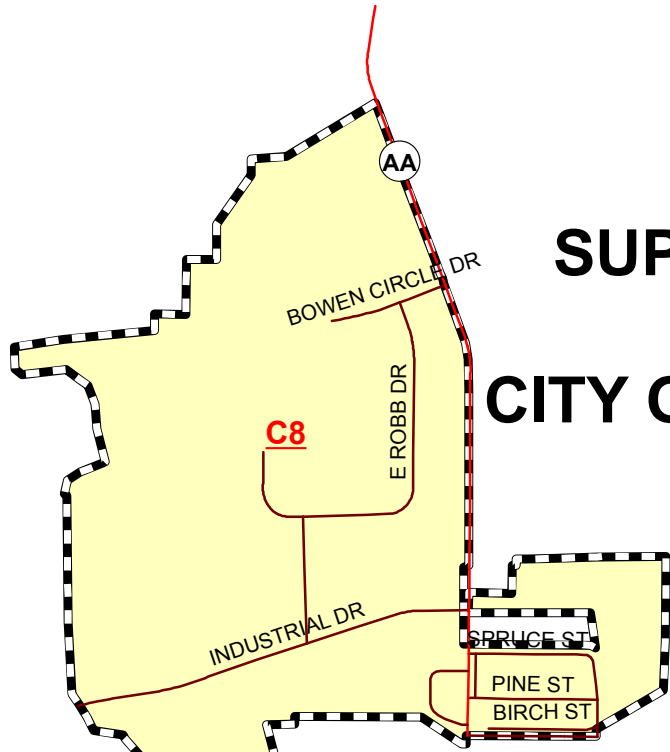

SUPERVISORY DISTRICT 13 WARDS 7 & 8 CITY OF RICHLAND CENTER, WI

Map Created: October 25, 2011