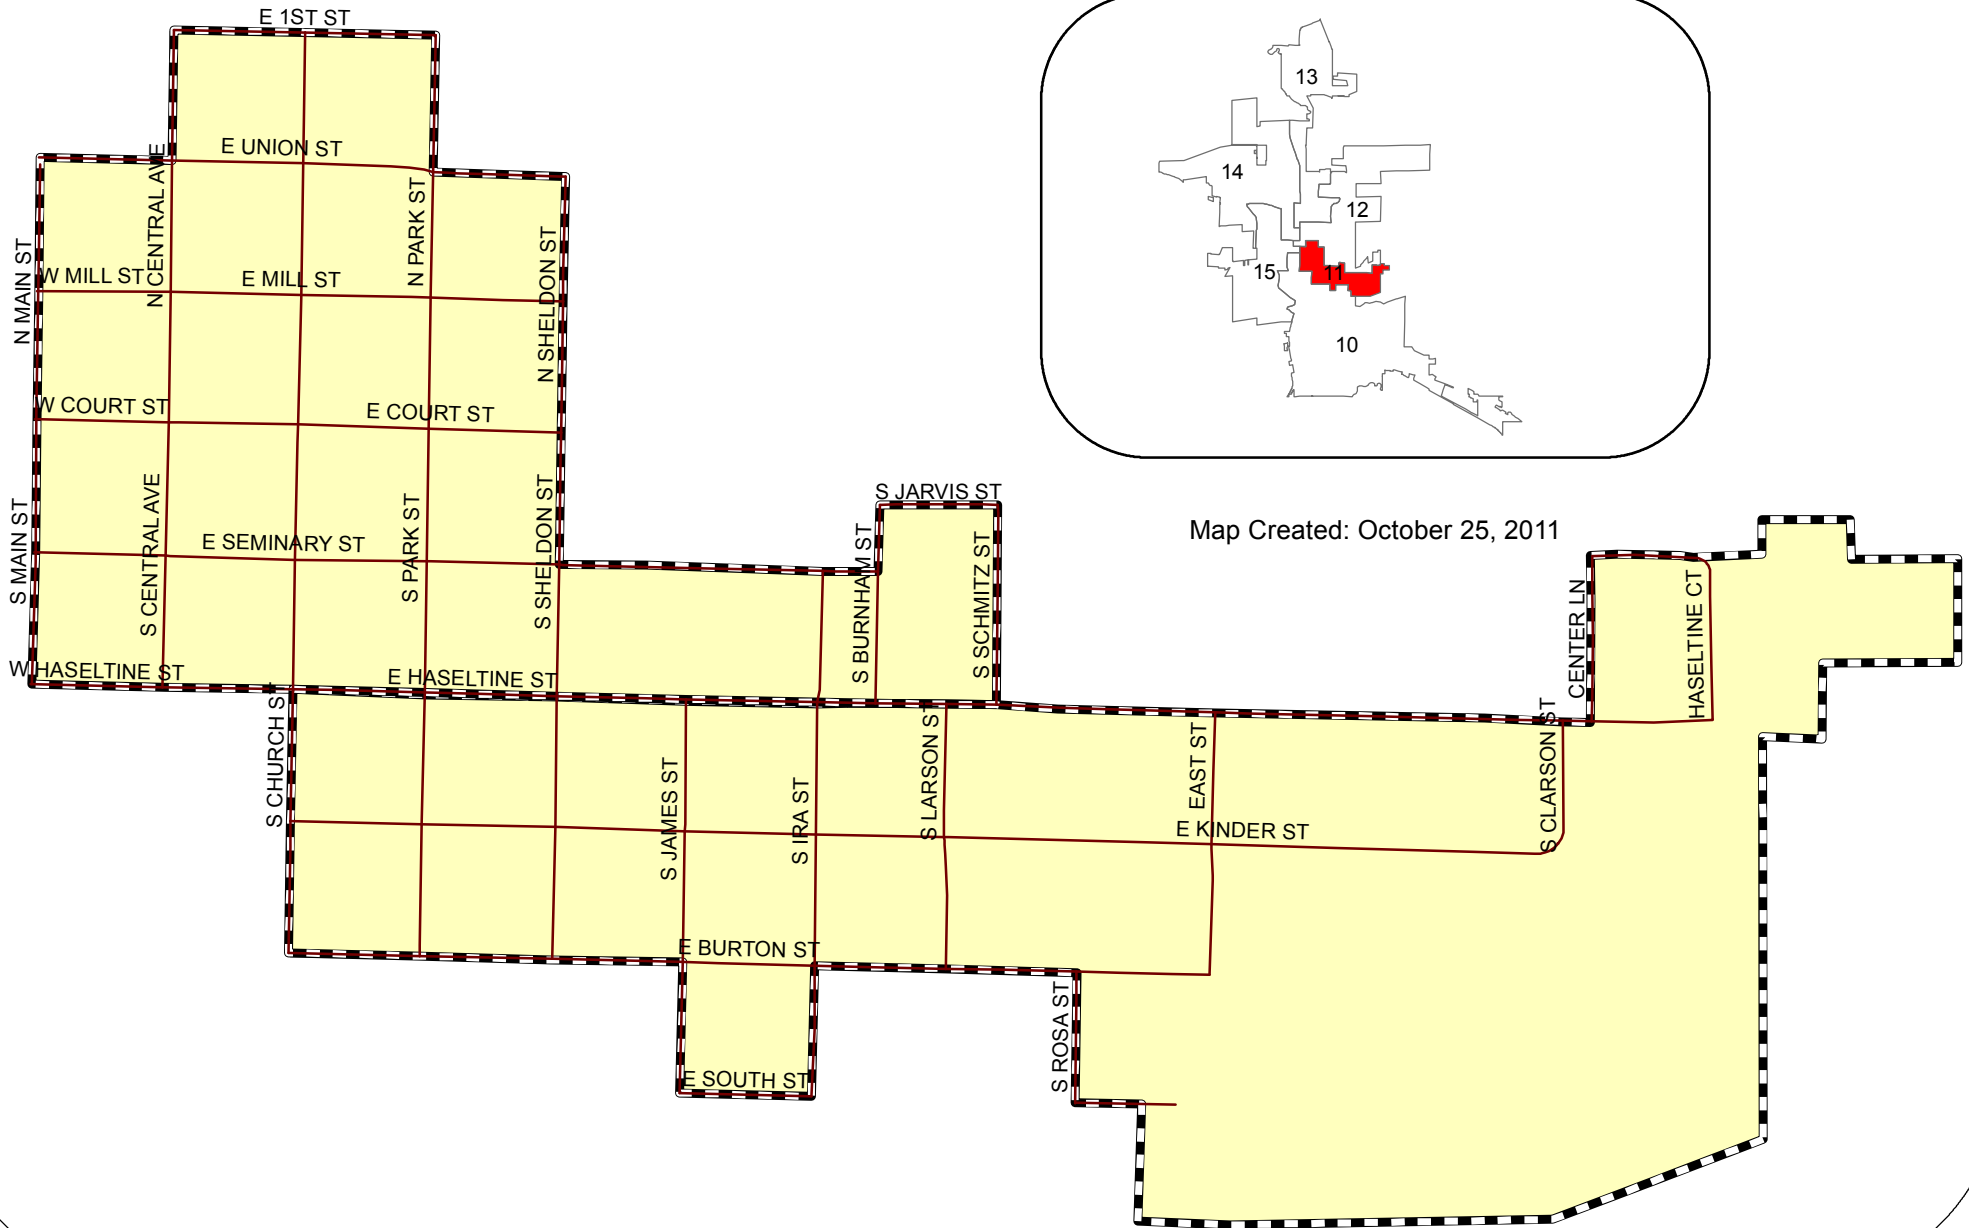

RICHLAND COUNTY SUPERVISORY DISTRICT 11

CITY OF RICHLAND CENTER WARDS 3 & 4

Map Created: October 25, 2011