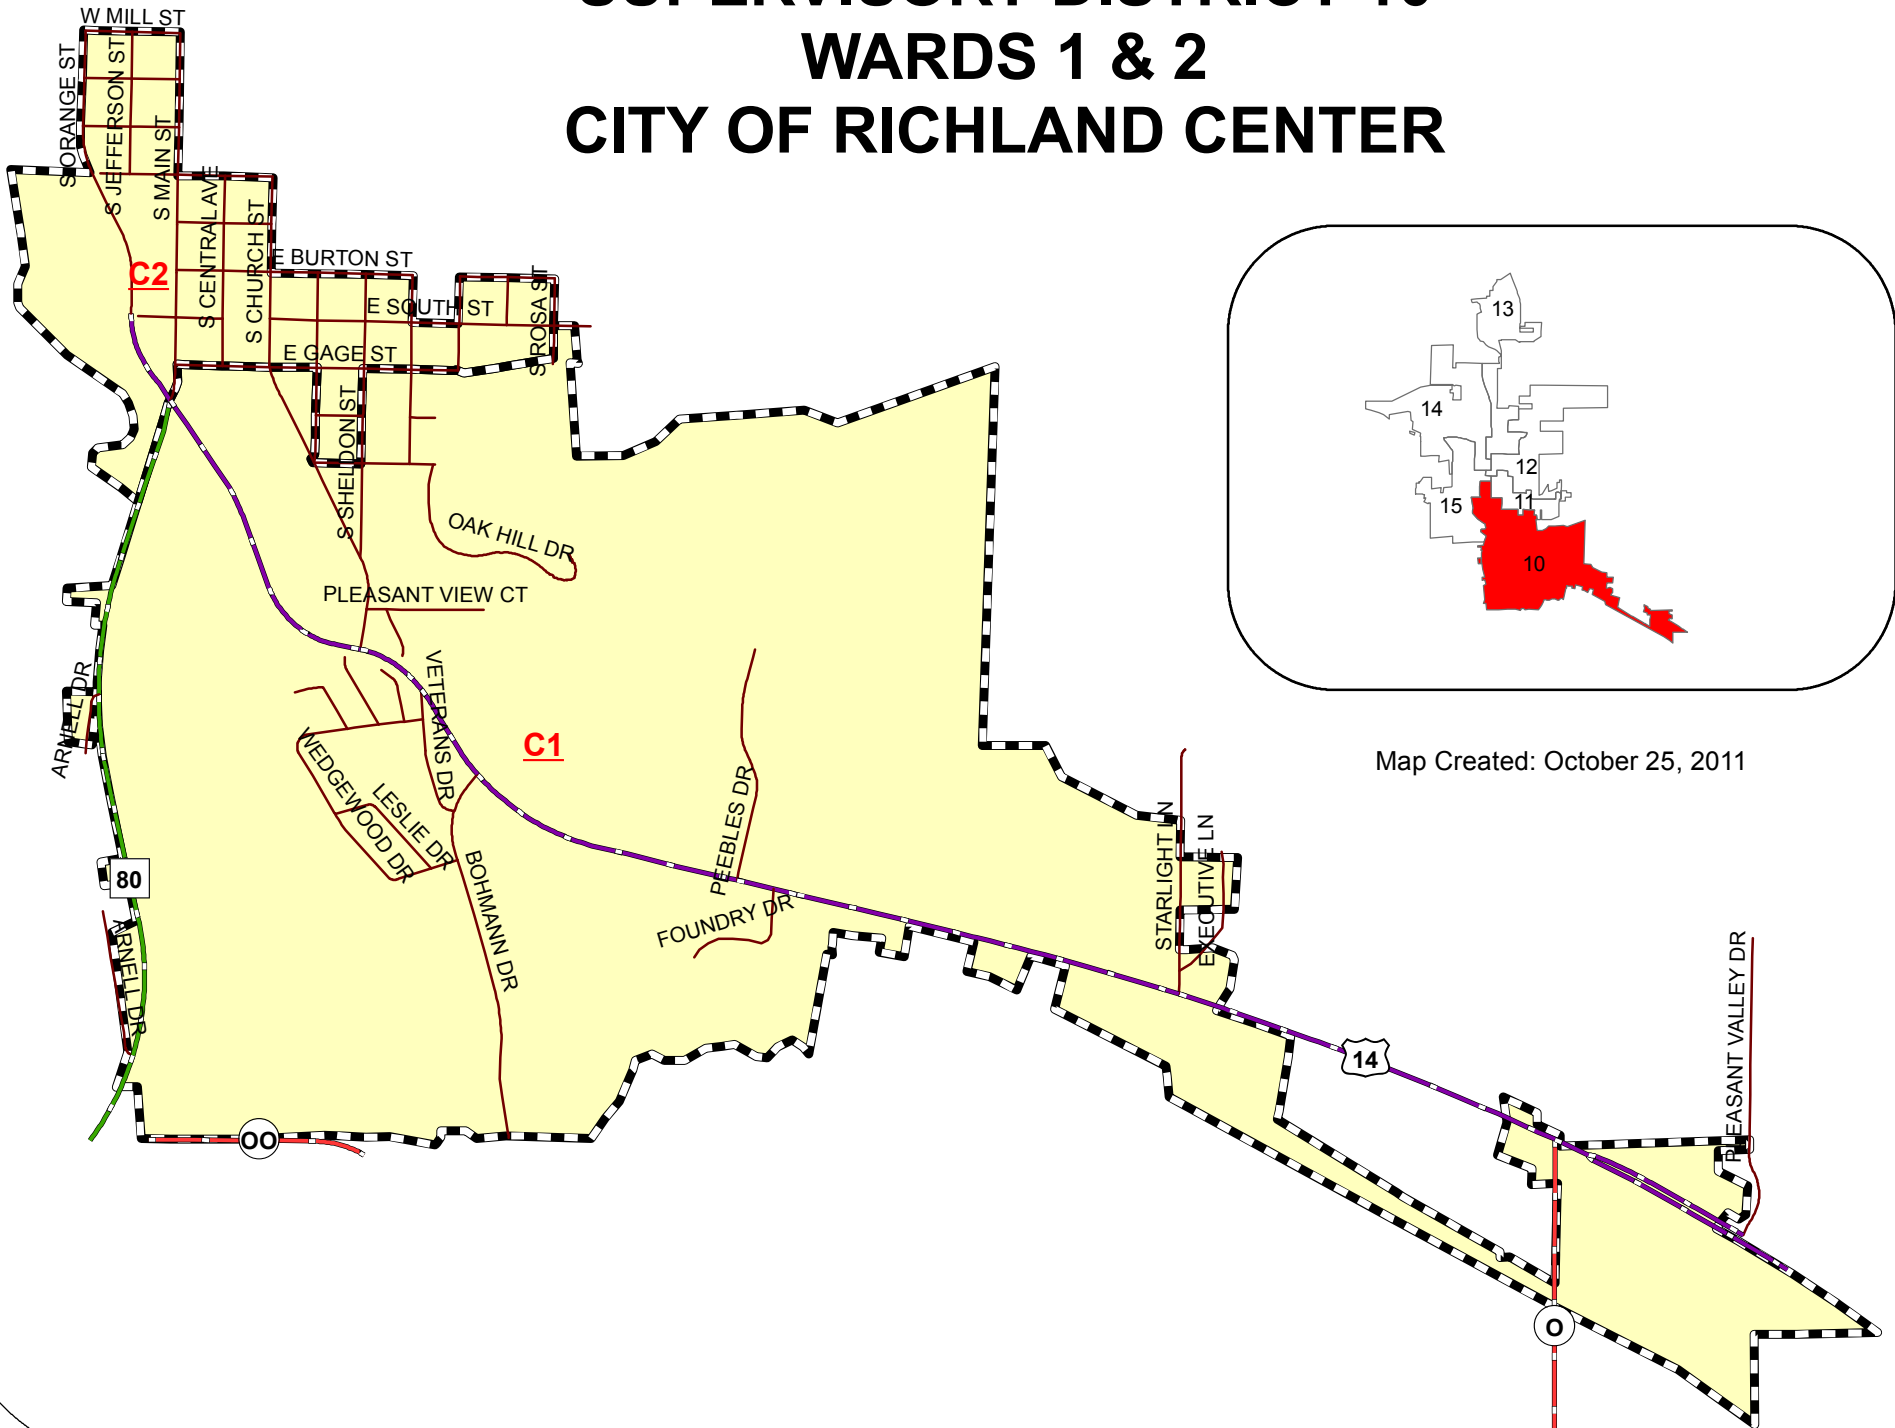

# SUPERVISORY DISTRICT 10 WARDS 1 & 2 CITY OF RICHLAND CENTER

Map Created: October 25, 2011