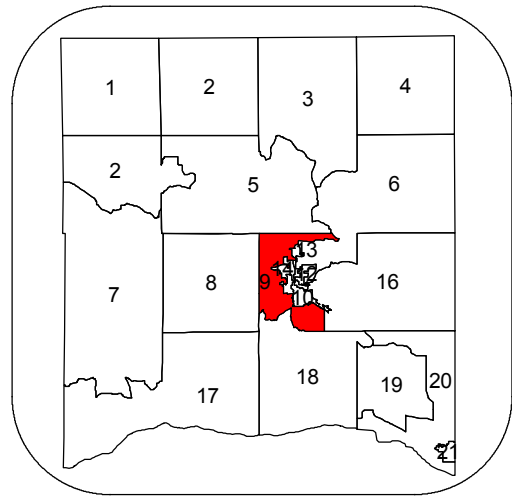

SUPERVISORY DISTRICT 9 RICHLAND COUNTY, WI

Map Created: October 25, 2011

Richland Township Ward 3