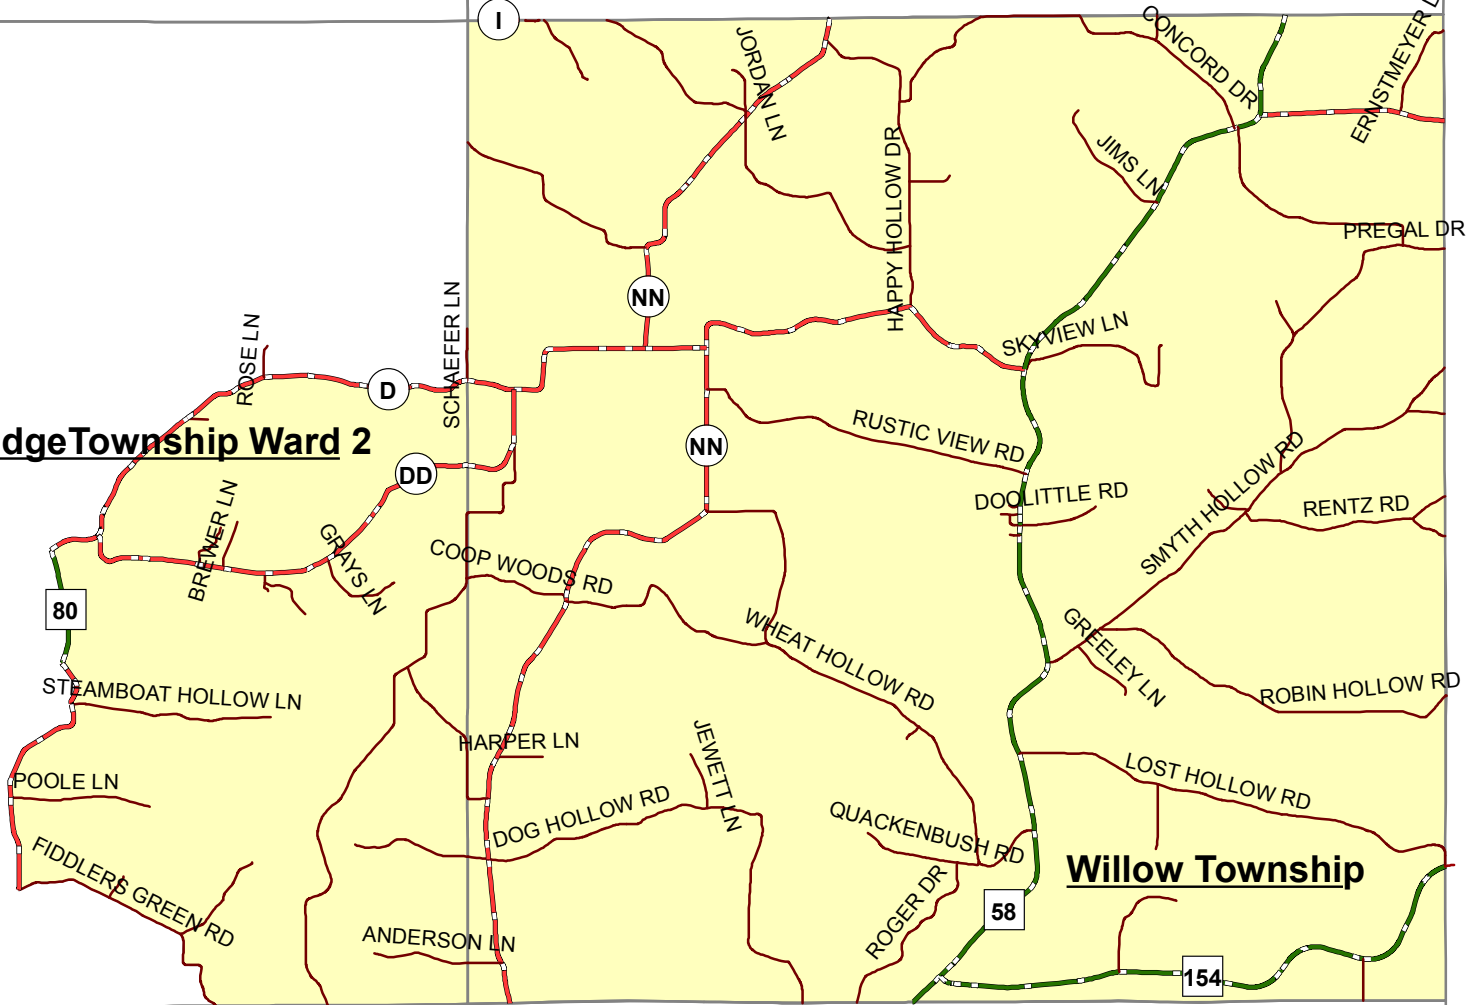

Rockbridge Township Ward 2

Willow Township

**SUPERVISORY
DISTRICT 6
RICHLAND COUNTY, WI**

**City of RC
Richland Township Ward 2**