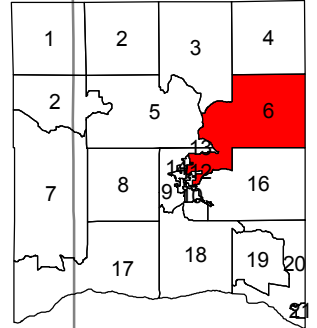

Rockbridge Township Ward 2

Willow Township

**SUPERVISORY
DISTRICT 6
RICHLAND COUNTY, WI**

**City of RC
Richland Township Ward 2**