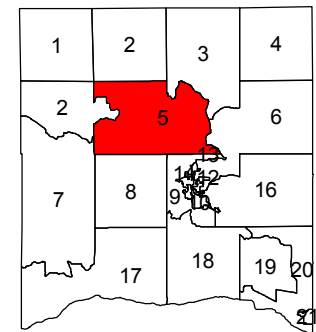

# SUPERVISORY DISTRICT 5 RICHLAND COUNTY, WI

Map Created: October 25, 2011