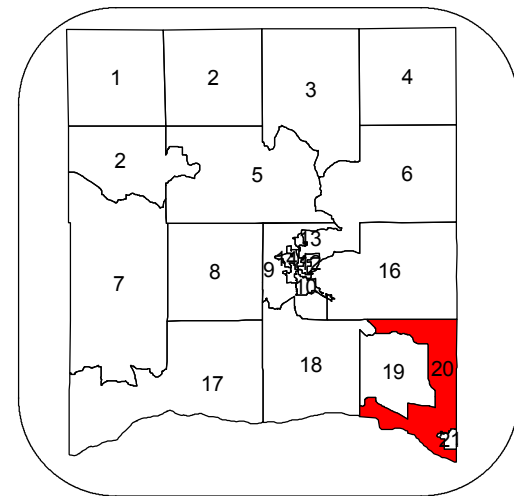

SUPERVISORY DISTRICT 20 RICHLAND COUNTY, WI

Map Created: October 25, 2011