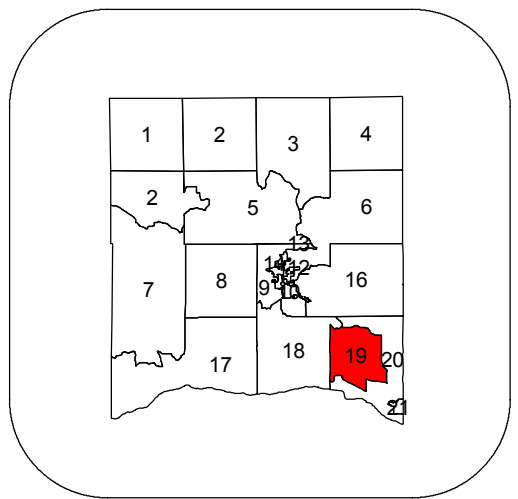

# SUPERVISORY DISTRICT 19

## RICHLAND COUNTY, WI

Map Created: October 25, 2011