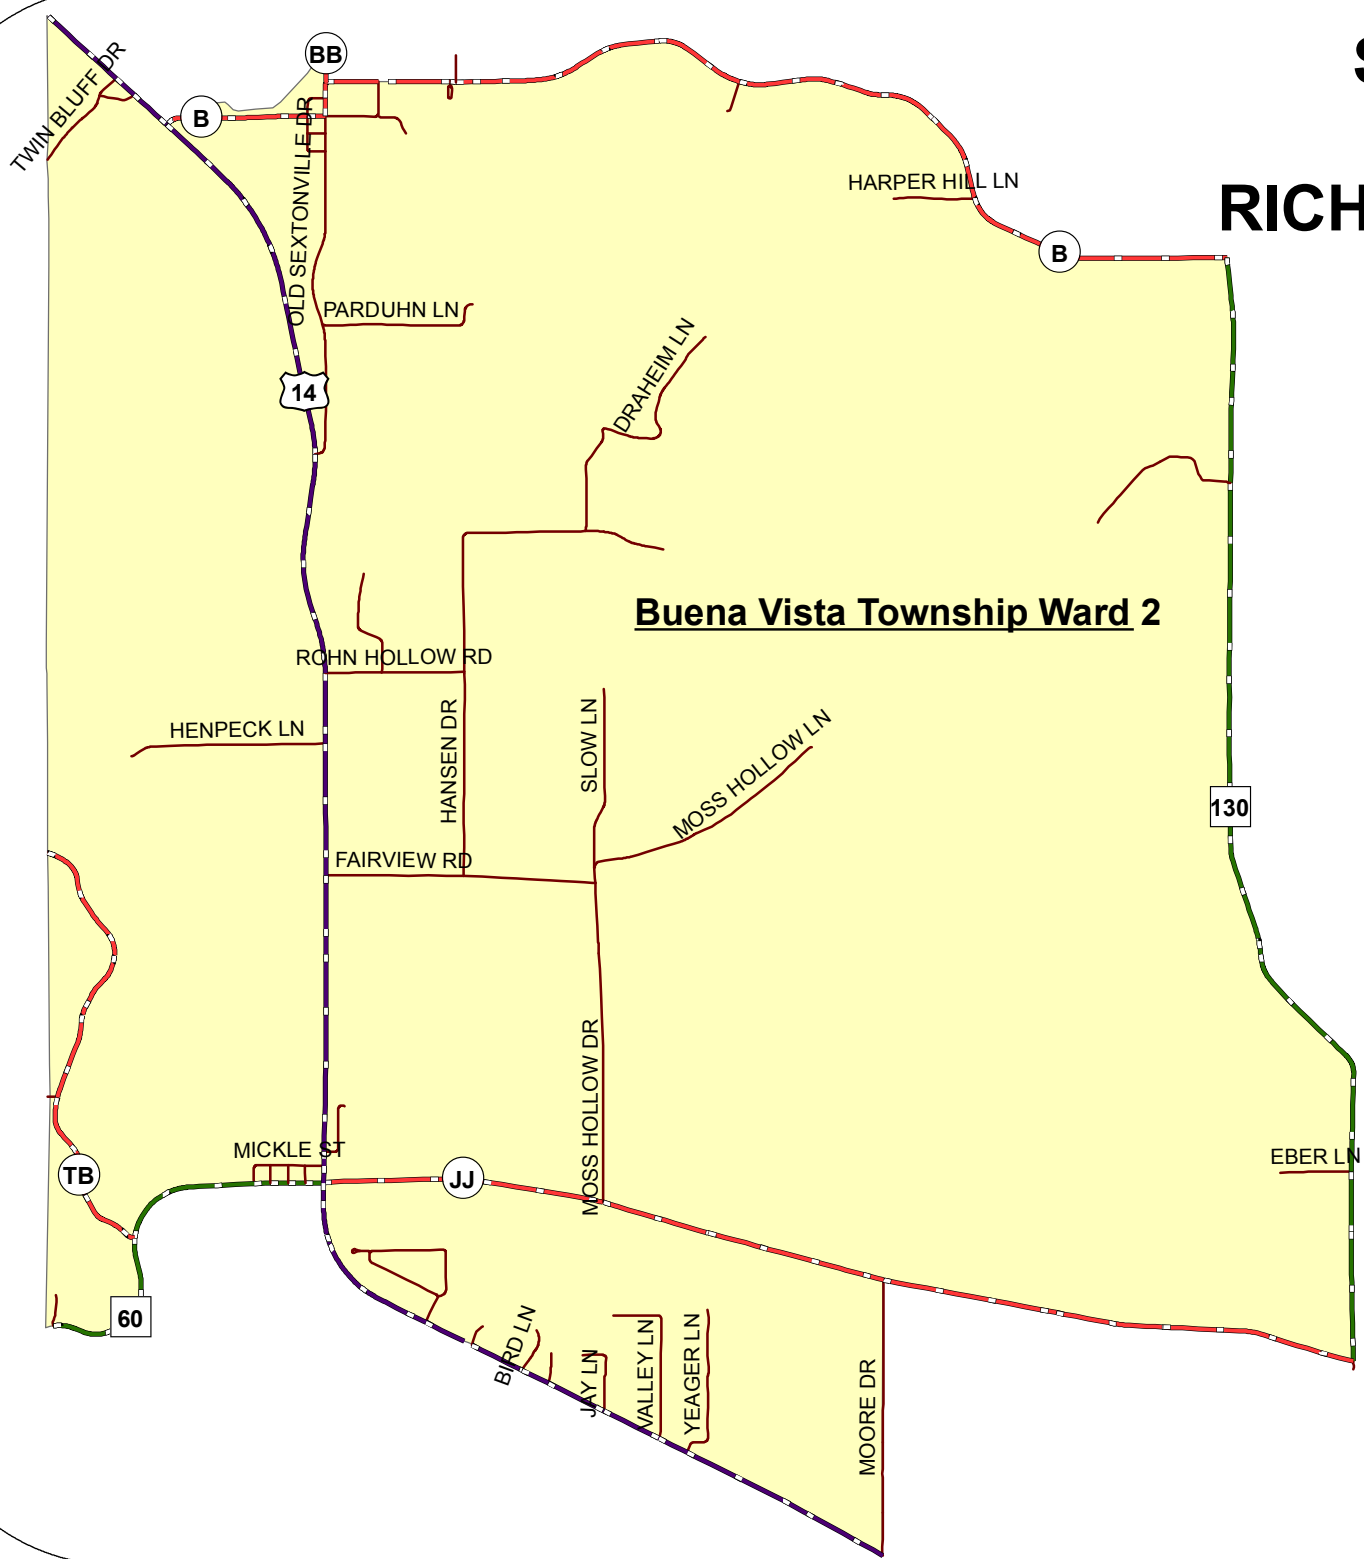

# SUPERVISORY DISTRICT 19

## RICHLAND COUNTY, WI

Map Created: October 25, 2011